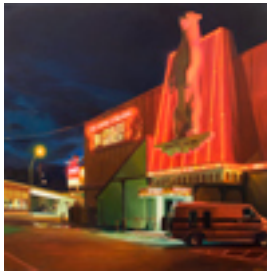

151352

CALIFANO, JOHN EDMUND.

Woman with Flowers,

34.6 x 20.75 inches | Oil on artist's

Signed lower right

160078

CHIDLAW, PATRICIA.

White King, Elko, 2002

DABO, LEON.

Vase Blanc, 1937

27.125 x 18.25 inches | Oil on canvas

Signed lower right

154925

DE FOREST, LOCKWOOD.

The Acropolis, Athens, 1878, January 25, 1878

12.5 x 17.75 inches | Oil on artist's