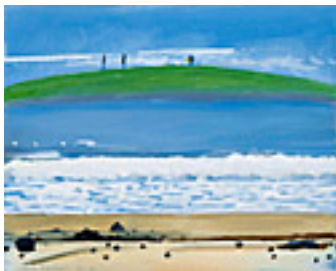

157096

PITCHER, HANK.

Middle Peak, 2010

16 x 20 inches | Oil on canvas over

Signed